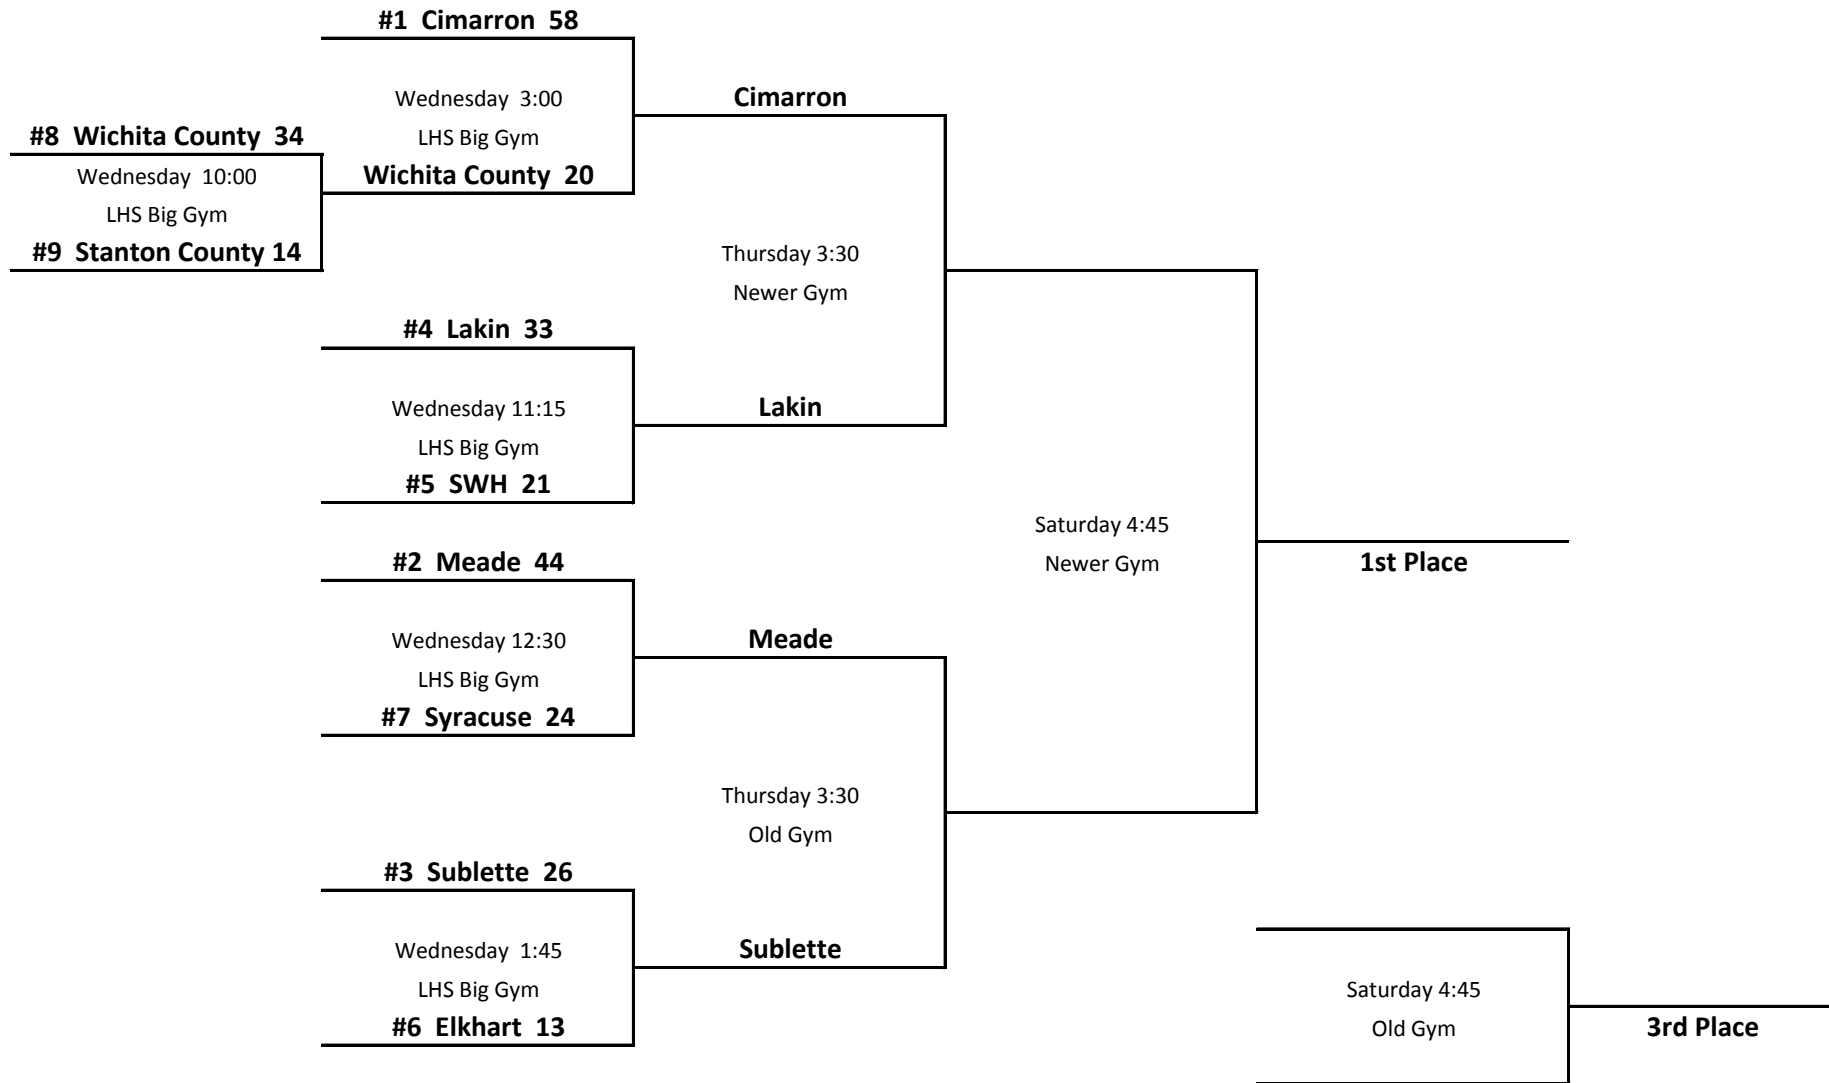

HPEA "A" Girls Bracket - 2014-2015

Wednesday at Lakin

Thursday Semi-Finals at Elkhart

Saturday Finals at Cimarron

Wednesday Games Played in HS BIG Gym

TOP SIDE OF THE BRACKET - HOME TEAM & WEAR WHITE JERSEYS